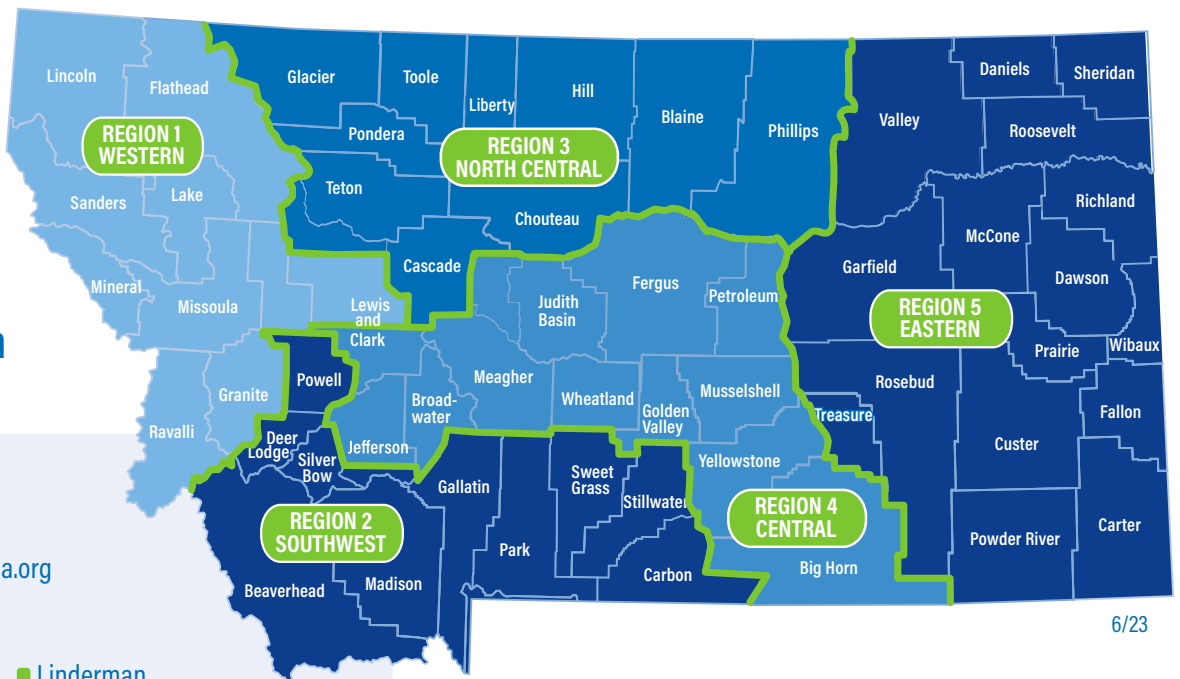

Priority High Schools served by region

Region 1

Western Montana

Mike Lincoln - Advisor

✉ milincoln@ReachHigherMontana.org

☎ (406) 253-4685

Schools Served:

- Alberton
- Arlee
- Bigfork
- Charlo
- Columbia Falls
- Corvallis
- Darby
- Drummond
- Florence-Carlton
- Frenchtown
- Granite Co (Phillipsburg)
- Hamilton
- Hot Springs
- Libby
- Lincoln
- Lincoln Co (Eureka)
- Linderman Alternative
- Noxon
- Plains
- Polson
- Ronan
- Seely-Swan
- St. Ignatius
- St. Regis
- Stevensville
- Superior
- Thompson Falls
- Troy
- Victor
- Whitefish
- Willard Alternative

Region 2

Southwest Montana

Jodi Heard - Advisor

✉ jheard@ReachHigherMontana.org

☎ (406) 860-6757

Schools Served:

- Absorkee
- Anaconda
- Beaverhead Co (Dillon)
- Belfry
- Bridger
- Columbus
- Ennis
- Fromberg
- Gardiner
- Harrison
- Joliet
- Lima
- Lone Peak (Big Sky)
- Manhattan
- Montana Youth Challenge Academy (Dillon)
- Park (Livingston)
- Park City
- Powell Co (Deer Lodge)
- Rapelje
- Red Lodge
- Reed Point
- Roberts
- Sheridan
- Sweet Grass Co (Big Timber)
- Three Forks
- Twin Bridges
- West Yellowstone
- Whitehall
- Willow Creek

Region 3

North Central Montana

Michelle Crazy - Advisor

✉ mcrazy@ReachHigherMontana.org

☎ (406) 945-2089

Schools Served:

- Augusta
- Big Sandy
- Box Elder
- Browning
- Cascade
- Chester-Joplin-Inverness (CJI)
- Chinook
- Choteau
- Conrad
- Cut Bank
- Dodson
- Dutton/Brady
- Fairfield
- Fort Benton
- Geraldine
- Harlem
- Havre
- Hays-Lodge Pole
- Heart Butte
- Malta
- North Star
- North Toole County (Sunburst)
- Power
- Rocky Boy
- Saco
- Shelby
- Simms
- Turner
- Valier
- Whitewater